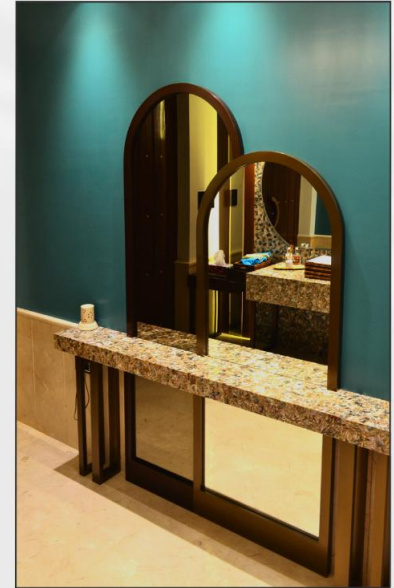

POWDER ROOM, MEERUT

FOR MRS. MANSI DEWAN

WOOD IN WOOD
HAND - CARVED
DOUBLE DOORS

- WASHBASIN COUNTER
  IN SEMI-PRECIOUS
  STONE COMPOSITE
- ARCHED MIRRORS